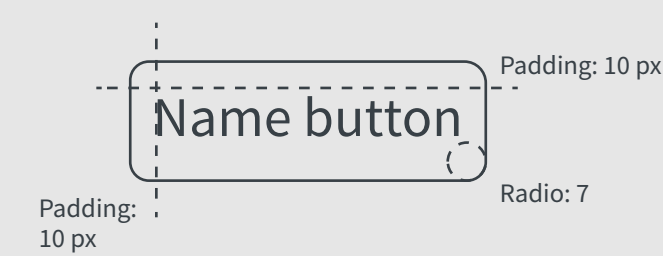

mijente.net Guide

Typography

Headline 1

Font family: Source Sans Pro (Black)
Size: 48 px

Headline 2

Font family: Source Sans Pro (Regular)
Size: 48 px

Headline 3

Font family: Source Sans Pro (Bold)
Size: 36 px

Headline 4

Font family: Source Sans Pro (Regular)
Size: 36 px

Headline 5

Font family: Source Sans Pro (Bold)
Size: 28 px

Text

Font family: Source Sans Pro (Regular)
Size: 24 px **mobile**; 28 px **desktop**

Linked

Font family: Source Sans Pro (Bold)
Size: 24 px **mobile**; 28 px **desktop**

Link Visited

Font family: Source Sans Pro (Regular)
Size: 24 px **mobile**; 28 px **desktop**

Colors

#384046	Background topbar or board Texts
#718089	Links
#00cccc	Secondary button
#ff6600	Principal button
#ffffff	Divs or Lightbox
#e6e6e6	Background

Buttons